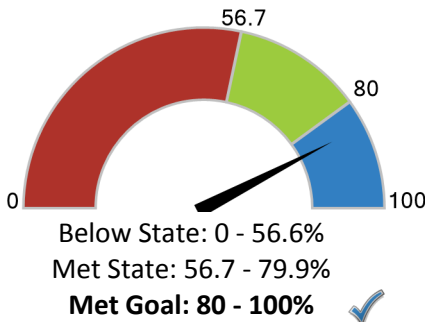

Total students: **420**

- Economically Disadvantaged: **2.9%**
- Students with Disabilities: **14.8%**
- English Learners: **8.3%**
- Grades offered: **KG-05**
- Student to Teacher Ratio: **14:1**
- Teacher Average Experience (years): **13.5**

## School Highlights Reported by the District

- Attention to the developmental needs of the whole child is the primary focus.
- Highly trained professional staff is able to meet the needs of all learners.
- Parent and community involvement enrich the elementary experience.

### How did students perform on assessments?

Students that met or exceeded expectations on statewide assessments

#### English Language Arts

**84.8%**