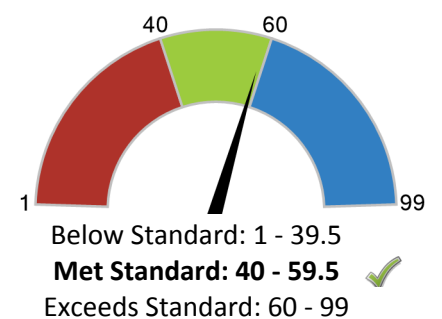

Math

59

How to use this report?

1. 1 Learn More about this school by viewing the [detailed report](#).
2. 2 Start Conversations with school community members and ask questions.
3. 3 Engage with your school communities to identify where schools are doing well and where they can improve.