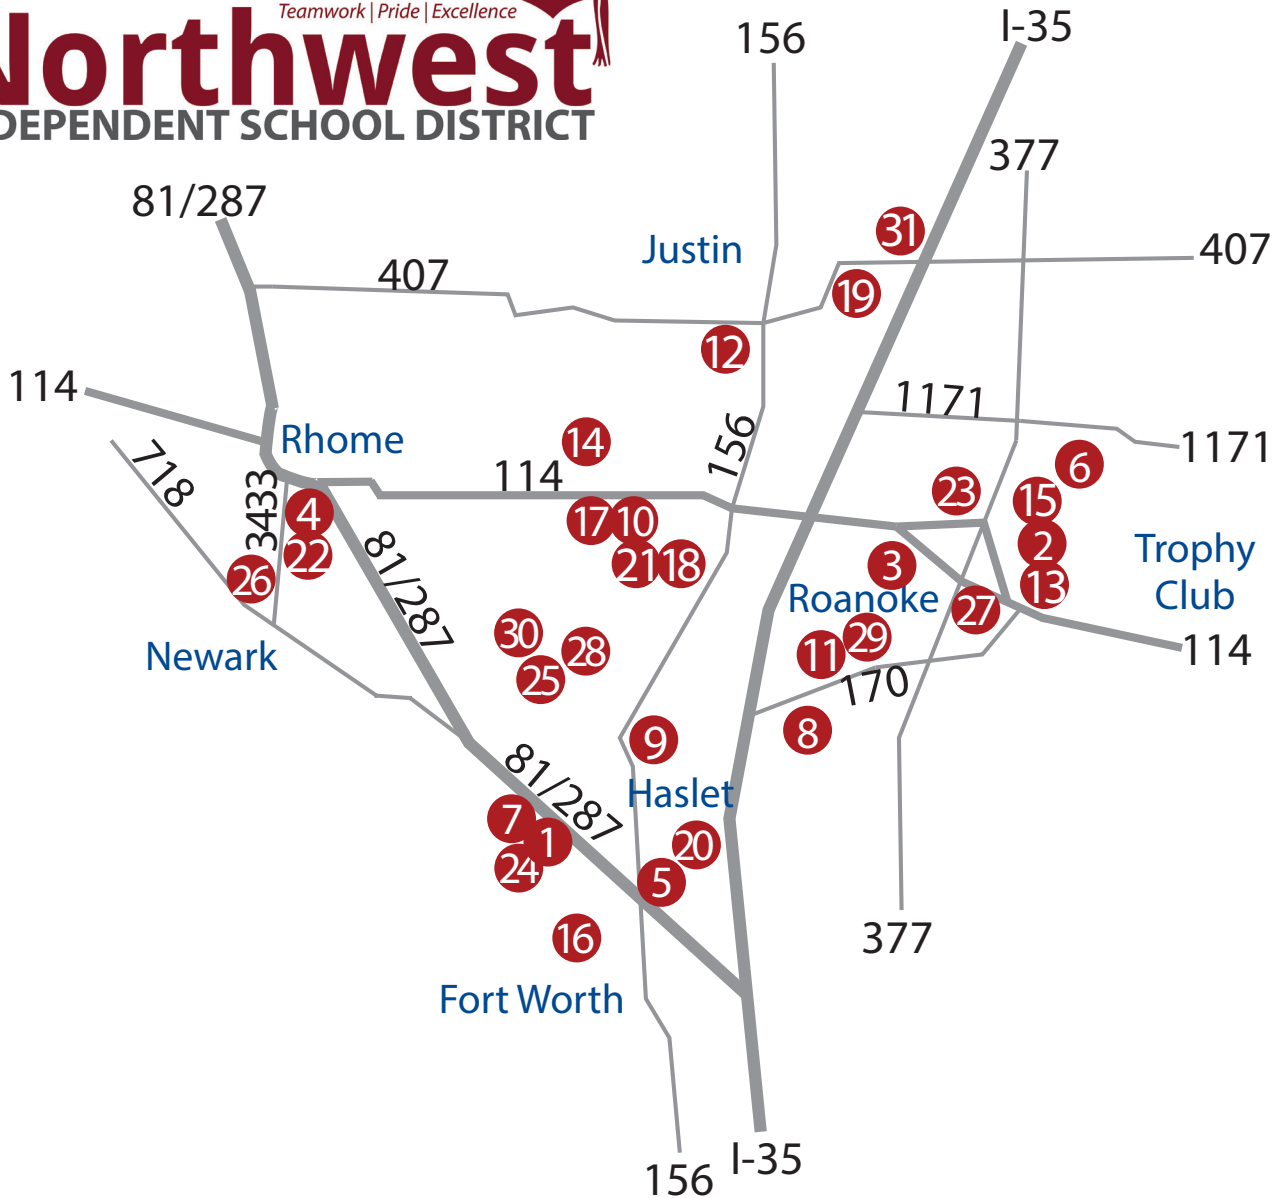

Teamwork | Pride | Excellence

Northwest

INDEPENDENT SCHOOL DISTRICT

- | | | | |
|--|--|--|--|
| 1. Adams MS
1069 Eagle Blvd.
Fort Worth, TX 76052 | 9. Haslet Elementary
501 Schoolhouse Rd.
Haslet, TX 76052 | 17. NISD Administration
2001 Texan Dr.
Justin, TX 76247 | 25. Sendera Ranch Elem.
1216 Diamond Back Ln.
Haslet, TX 76052 |
| 2. Beck Elementary
401 Parkview Dr.
Trophy Club, TX 76262 | 10. Hatfield Elementary
2051 Texan Dr.
Justin, TX 76247 | 18. Northwest High School
2301 Texan Drive
Justin, TX 76247 | 26. Seven Hills Elementary
654 FM 3433
Newark, TX 76071 |
| 3. Cox Elementary
1100 Litsey Road
Roanoke, TX 76262 | 11. Hughes Elementary
13824 Lost Spurs Road
Roanoke, TX 76262 | 19. Outdoor Learning Center
7773 Mulkey Ln.
Northlake, TX 76247 | 27. Steele Accelerated HS
606 N. Walnut
Roanoke, TX 76262 |
| 4. Chisholm Trail MS
583 FM 3433
Rhome, TX 76078 | 12. Justin Elementary
425 Boss Range Rd.
Justin, TX 76247 | 20. Peterson Elementary
2000 Winter Hawk Dr.
Fort Worth, TX 76177 | 28. Thompson Elementary
440 Wishbone Ln.
Haslet, TX 76052 |
| 5. Curtis Elementary
9640 Belle Prairie Trail
Fort Worth, TX 76131 | 13. Lakeview Elementary
100 Village Trail
Trophy Club, TX 76262 | 21. Pike Middle School
2200 Texan Drive
Justin, TX 76247 | 29. Tidwell Middle School
3937 Haslet-Roanoke Rd.
Roanoke, TX 76262 |
| 6. Byron Nelson High School
2775 Bobcat Blvd.
Trophy Club, TX 76262 | 14. Love Elementary
16301 Elementary Dr.
Justin, TX 76247 | 22. Prairie View Elementary
609 FM 3433
Rhome, TX 76078 | 30. Wilson Middle School
14250 Sendera Ranch
Haslet, TX 76052 |
| 7. Eaton High School
1350 Eagle Blvd.
Fort Worth, TX 76052 | 15. Medlin Middle School
601 Parkview Drive
Trophy Club, TX 76262 | 23. Roanoke Elementary
1401 Lancelot
Roanoke, TX 76262 | 31. Lance Thompson Elem.
821 Hawks Way
Argyle, TX 76226 |
| 8. Granger Elementary
12771 Saratoga Springs Cir.
Keller, TX 76244 | 16. Nance Elementary
701 Tierra Vista Way
Fort Worth, TX 76131 | 24. Schluter Elementary
1220 Mesa Crest Dr.
Haslet, TX 76052 | |