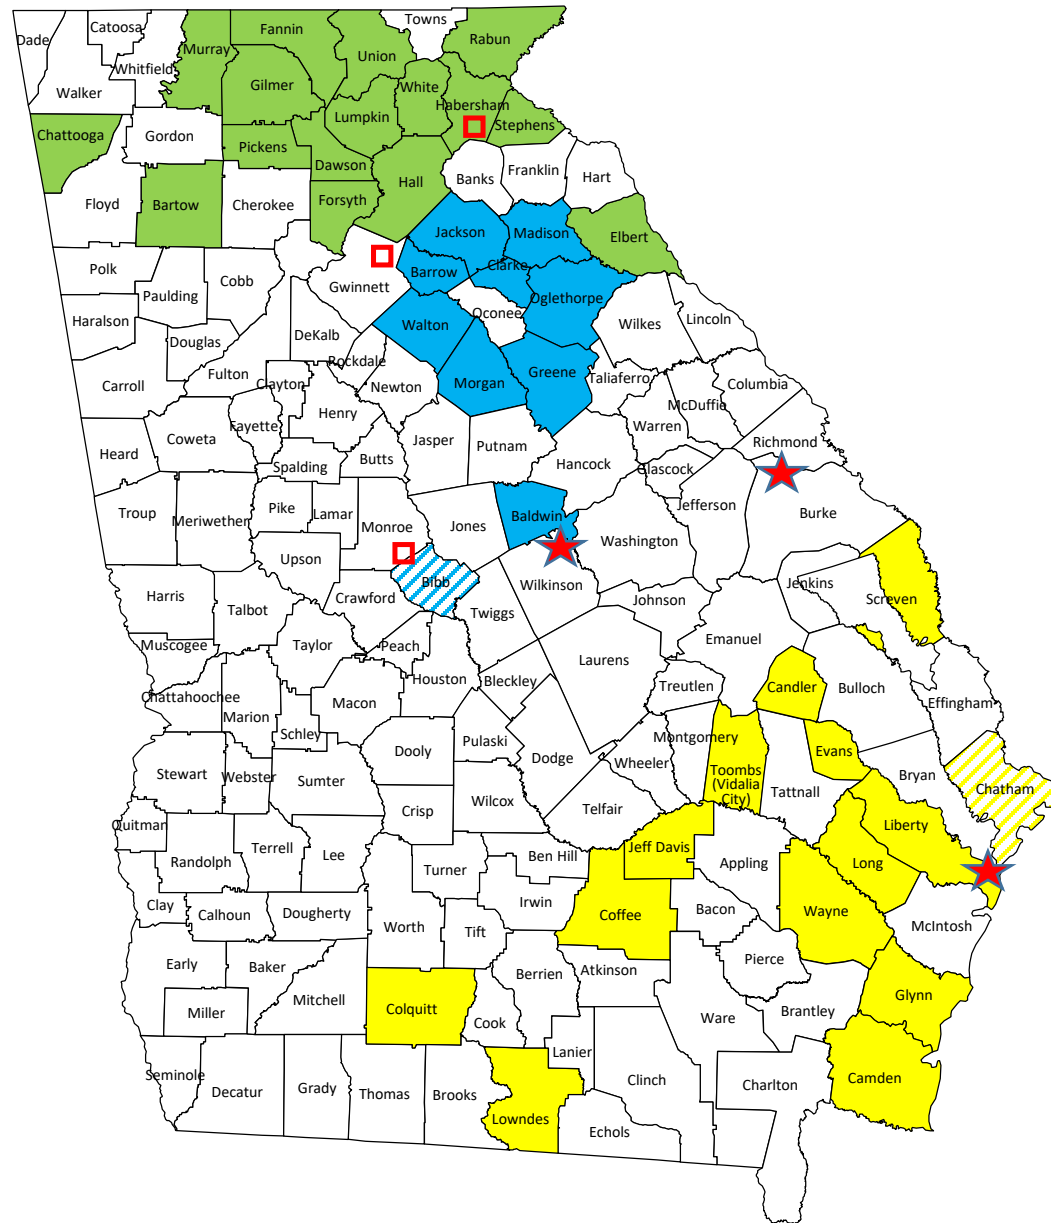

Statewide Public Nontraditional Evening High School Locations August 2019

-  Mountain E.C.H.S.
-  Foothills E.C.H.S.
-  Coastal Plains E.C.H.S.
-  Foothills/Youth Challenge
GA National Guard Sites
-  Foothills/Georgia Dept.
of Corrections Sites
-  Coming Soon!